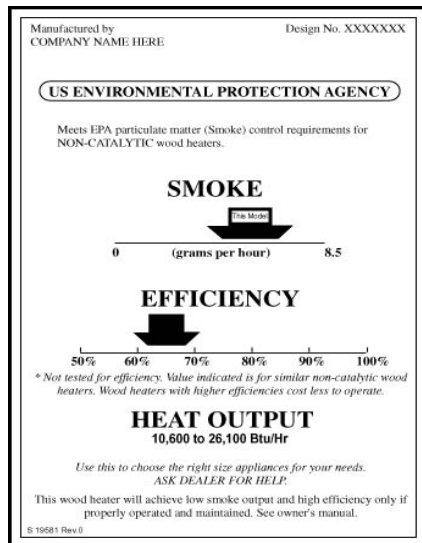

List of EPA Certified Wood Stoves November 18, 2010

EPA Wood Heater Program

Enclosed is the list of wood stoves certified by the United States Environmental Protection Agency (EPA). An EPA certified wood stove or wood heating appliance has been independently tested by an accredited laboratory to meet a particulate emissions limit of 7.5* grams per hour for noncatalytic wood stoves and 4.1* grams per hour for catalytic wood stoves. All wood heating appliances subject to the New Source Performance Standard for New Residential Wood Heaters under the Clean Air Act offered for sale in the United States are required to meet these emission limits. An EPA certified wood stove can be identified by a temporary paper label attached to the front of the wood stove and a permanent metal label affixed to the back or side of the wood stove (See examples below). Please contact John DuPree at 202-564-5950 should you have questions regarding a particular model line or manufacturer.

*

Temporary Wood Stove Label

Permanent Wood Stove Label

Wood stoves offered for sale in the state of Washington must meet a particulate emissions limit of 4.5 grams per hour for non catalytic wood stoves and 2.5 grams per hour for catalytic wood stoves.